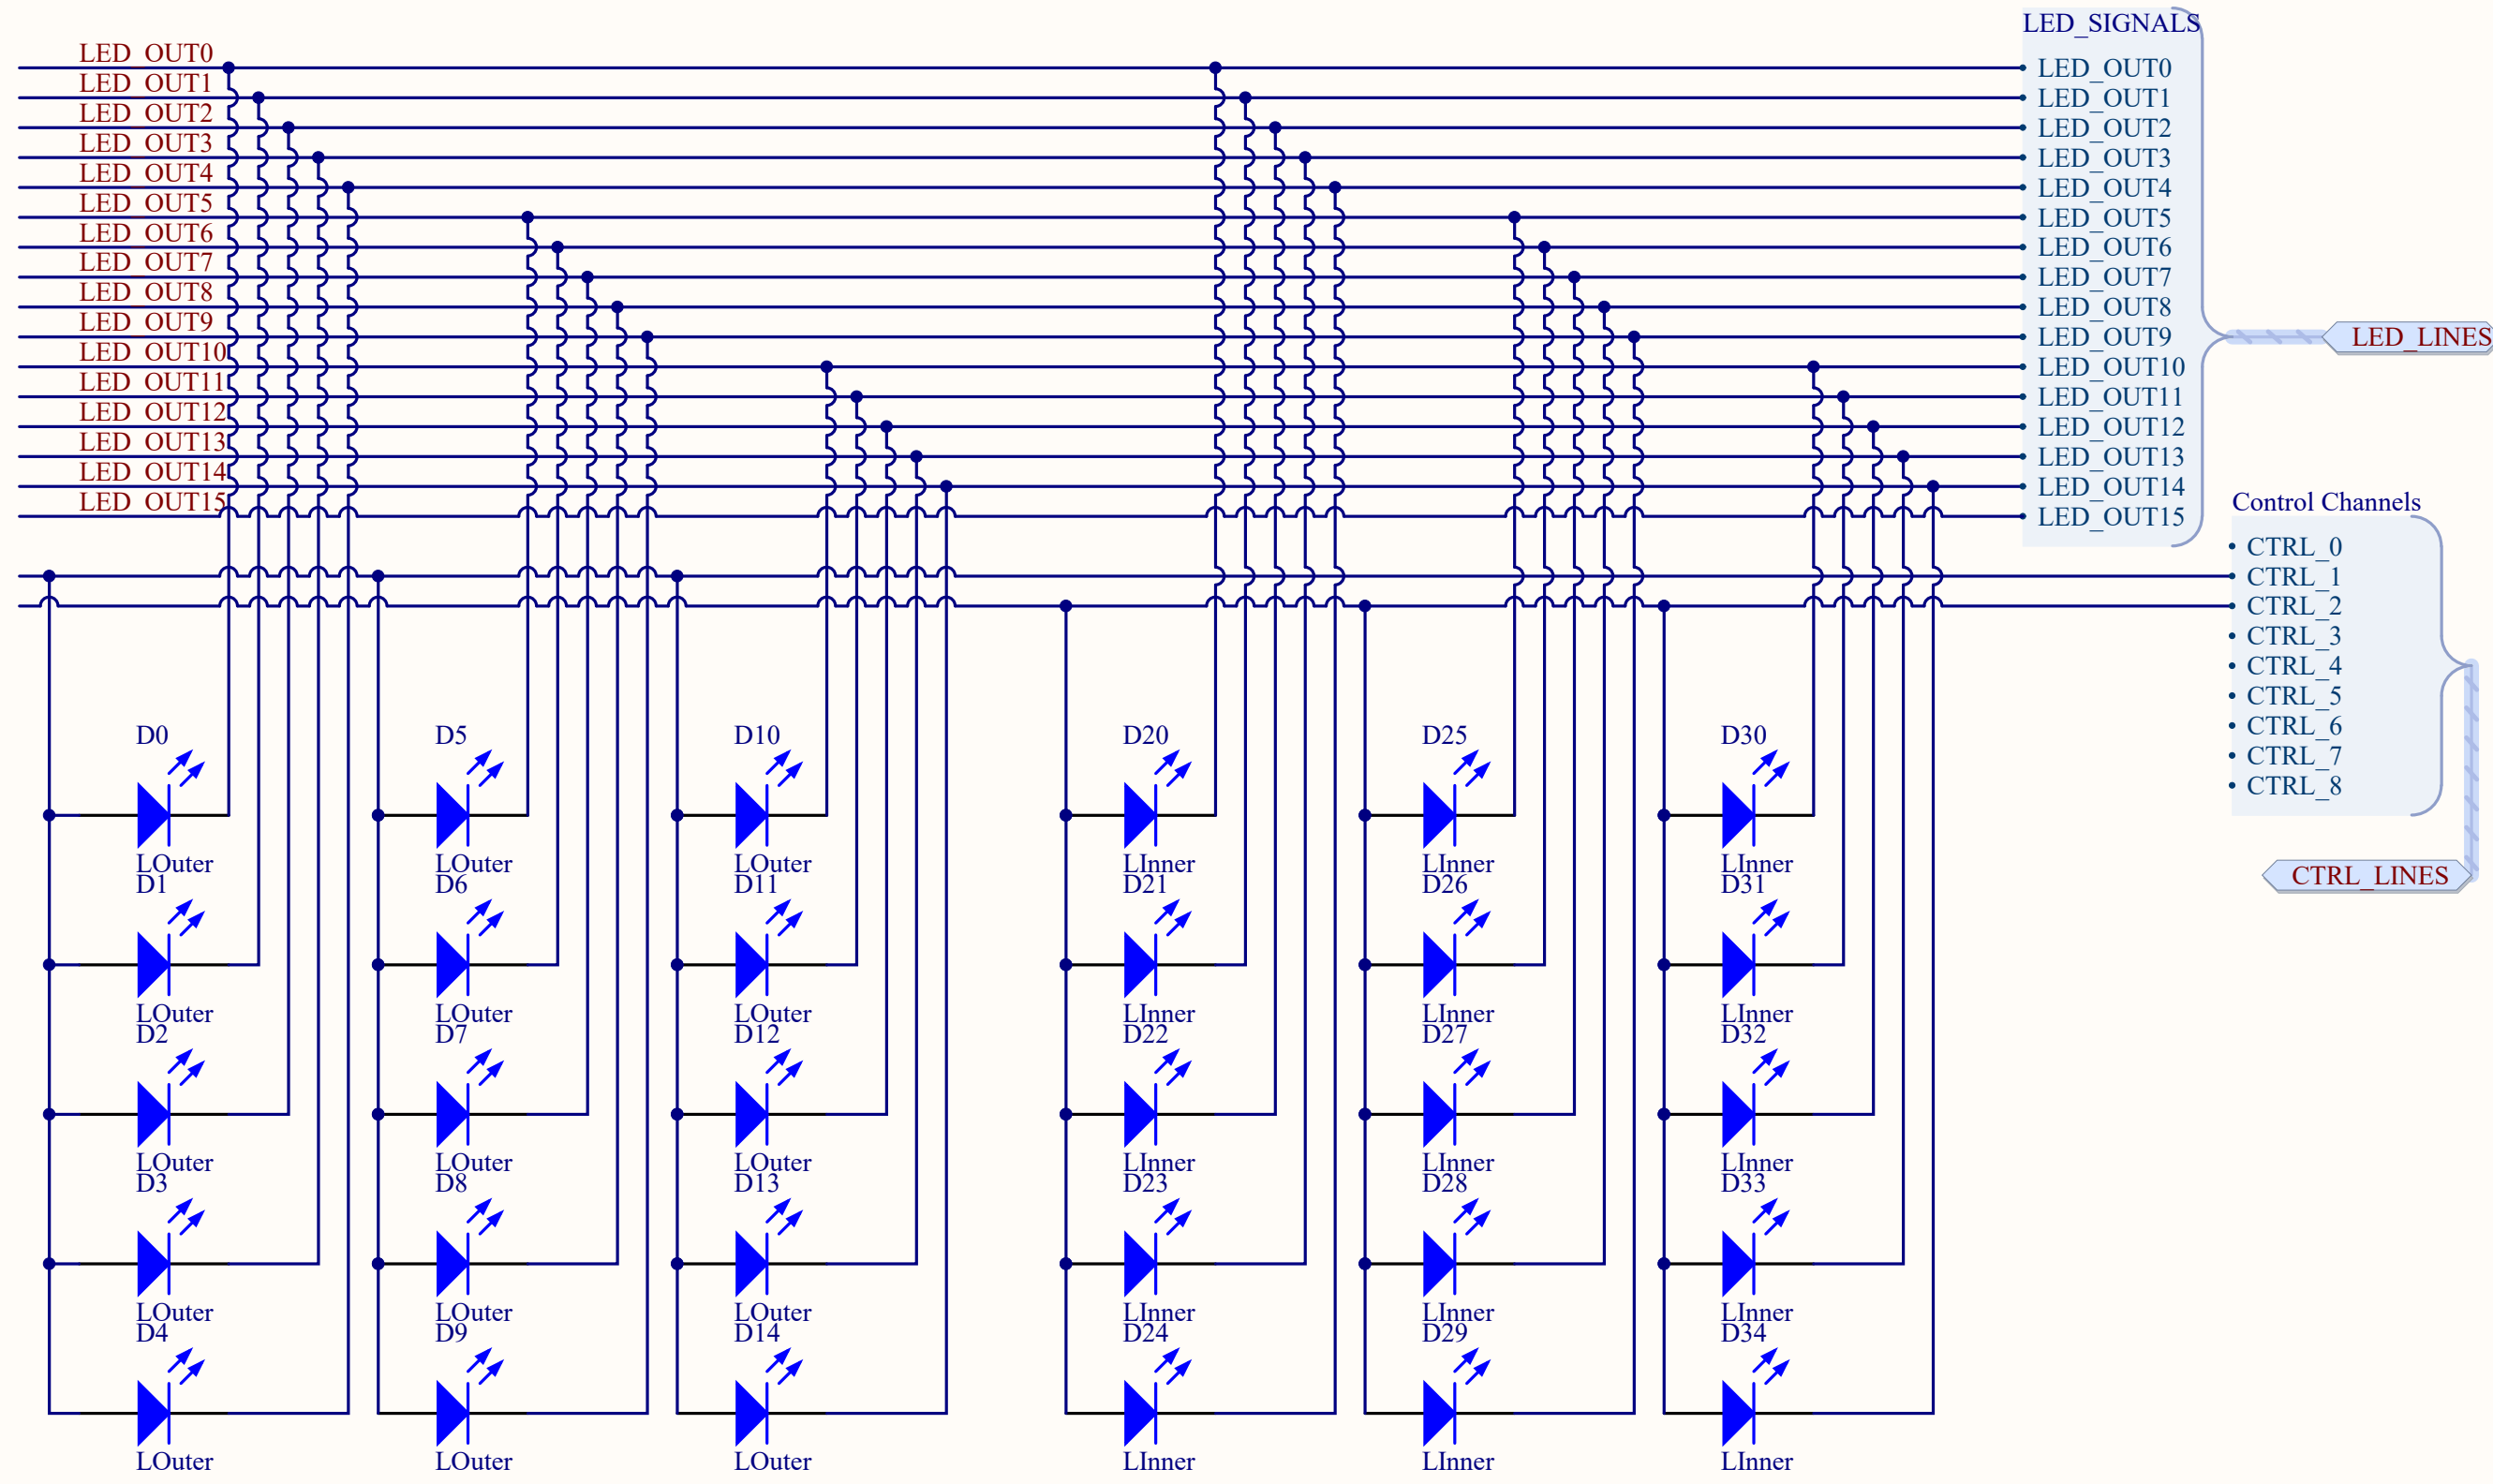

A

A

B

B

C

C

D

D

Title		
QC2016 Badge		
Size	Number	Revision
A	2016-Badge-B1	B1
Date:	8/2/2016	Sheet 3 of 5
File:	D:\Dropbox\...\EyeLeft_r0.SchDoc	Drawn By: EGM