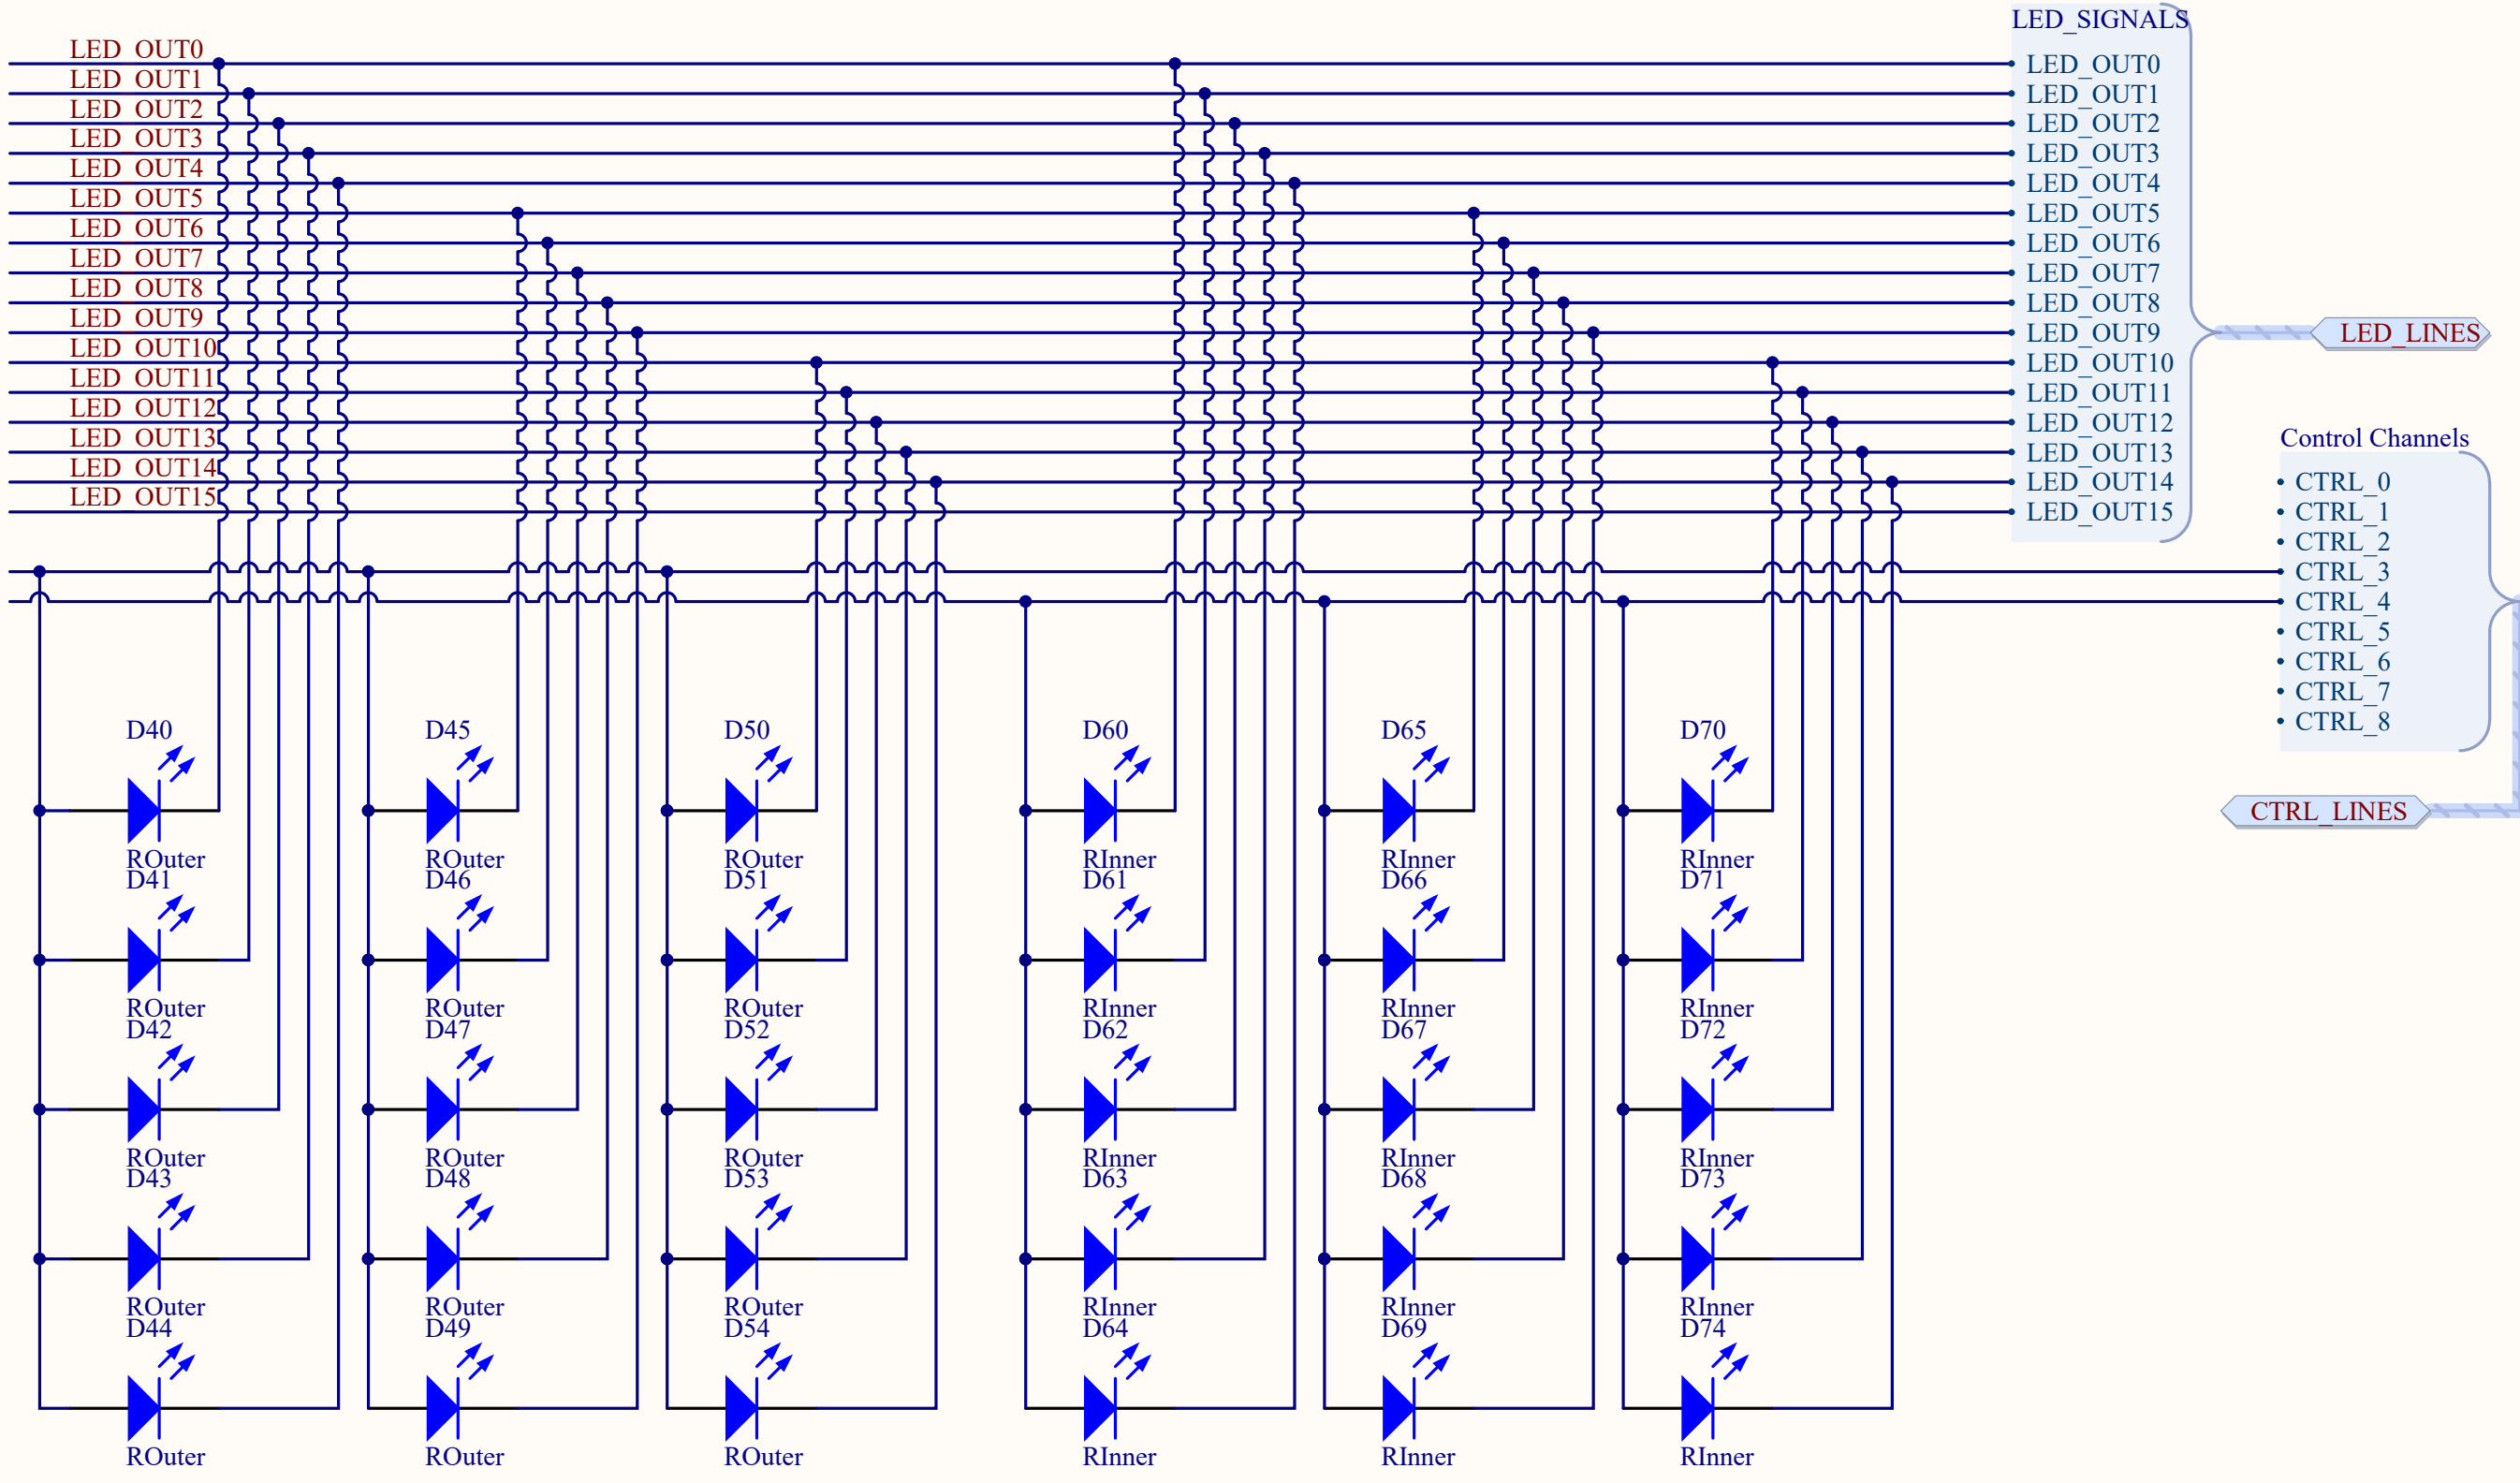

A

A

B

B

C

C

D

D

Title		
QC2016 Badge		
Size	Number	Revision
A	2016-Badge-B1	B1
Date:	8/2/2016	Sheet 4 of 5
File:	D:\Dropbox\...\EyeRight_r0.SchDoc	Drawn By: EGM