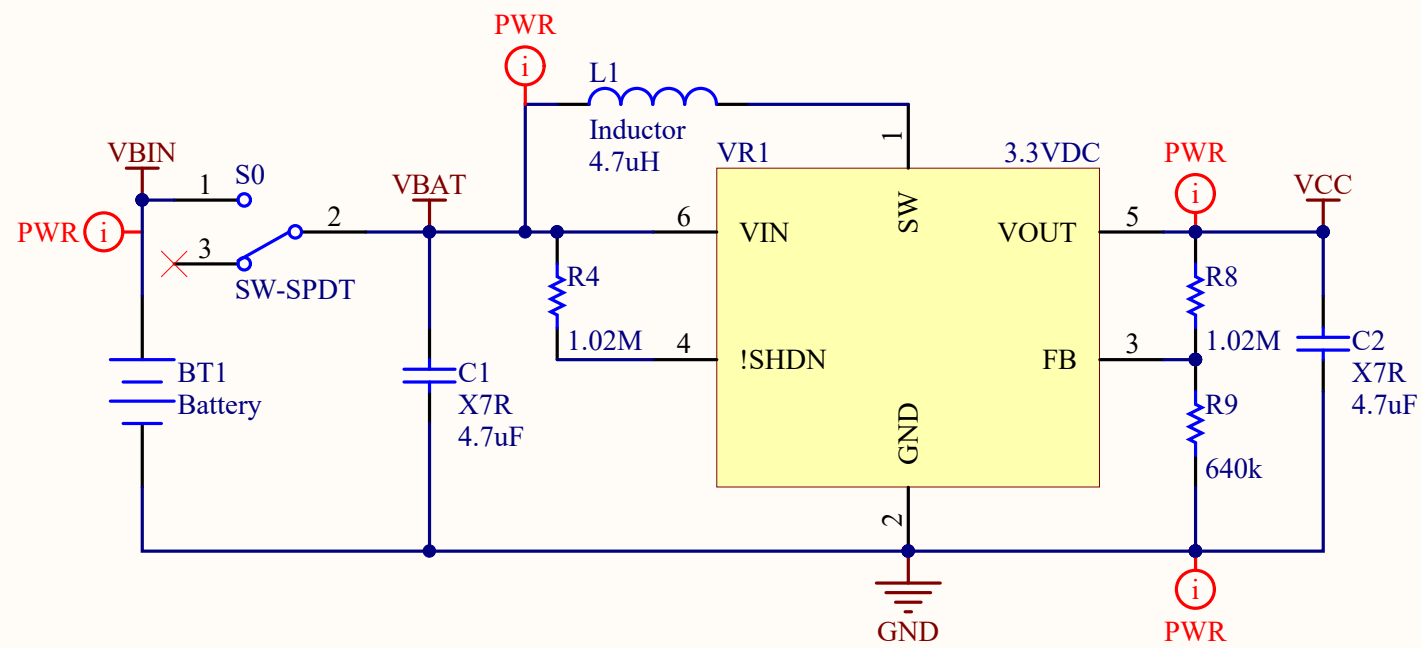

Title		
QC2016 Badge		
Size	Number	Revision
A	2016-Badge-B1	B1
Date:	8/2/2016	Sheet 1 of 5
File:	D:\Dropbox\...\Contollers_rB1.SchDoc	Drawn By: EGM

Title		
QC2016 Badge		
Size	Number	Revision
A	2016-Badge-B1	B1
Date:	8/2/2016	Sheet 2 of 5
File:	D:\Dropbox\...\Else.SchDoc	Drawn By: EGM