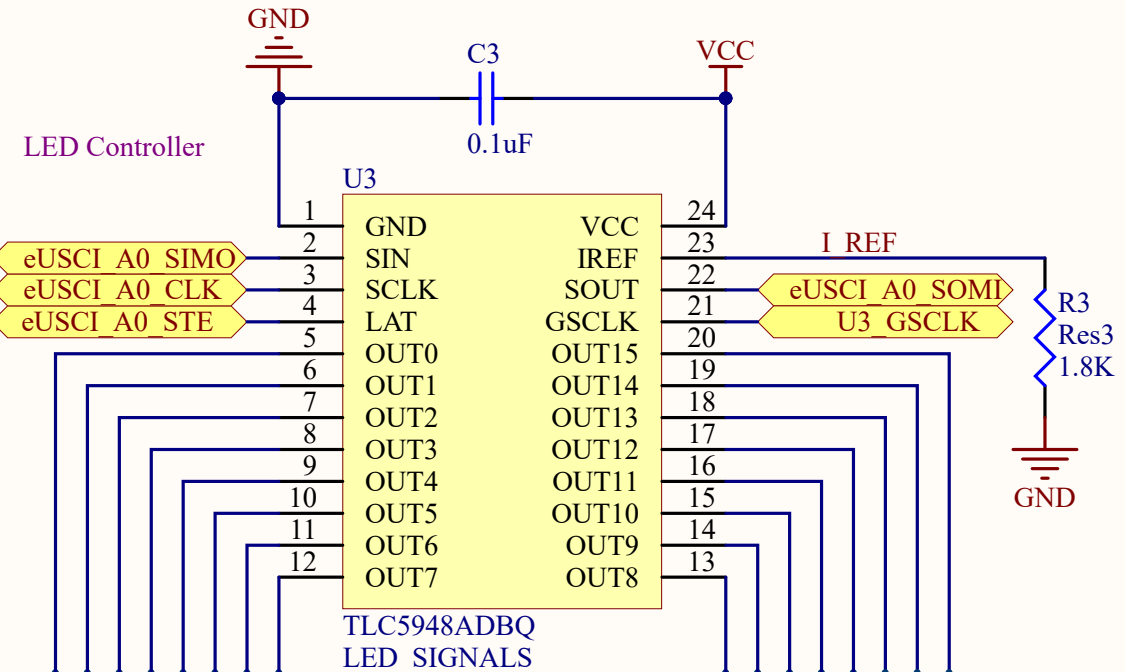

LED_SIGNALS
LED_OUT0
LED_OUT1
LED_OUT2
LED_OUT3
LED_OUT4
LED_OUT5
LED_OUT6
LED_OUT7
LED_OUT8
LED_OUT9
LED_OUT10
LED_OUT11
LED_OUT12
LED_OUT13
LED_OUT14
LED_OUT15

LED_LINES

Control Channels

- CTRL_0
- CTRL_1
- CTRL_2
- CTRL_3
- CTRL_4
- CTRL_5
- CTRL_6
- CTRL_7
- CTRL_8

CTRL_LINES

Parallel Controller

D80 RGB LED 060RGB LED 060RGB LED 060RGB LED 0603
D81 RGB LED 060RGB LED 060RGB LED 060RGB LED 0603
D82 RGB LED 060RGB LED 060RGB LED 060RGB LED 0603
D83 RGB LED 060RGB LED 060RGB LED 060RGB LED 0603
D85 RGB LED 060RGB LED 060RGB LED 060RGB LED 0603
D86 RGB LED 060RGB LED 060RGB LED 060RGB LED 0603
D87 RGB LED 060RGB LED 060RGB LED 060RGB LED 0603
D88 RGB LED 060RGB LED 060RGB LED 060RGB LED 0603

Net Class

LED_OUT0
LED_OUT1
LED_OUT2
LED_OUT3
LED_OUT4
LED_OUT5
LED_OUT6
LED_OUT7
LED_OUT8
LED_OUT9
LED_OUT10
LED_OUT11
LED_OUT12
LED_OUT13
LED_OUT14
LED_OUT15

LED_LINES

CTRL_0
CTRL_1
CTRL_2
CTRL_3
CTRL_4
CTRL_5
CTRL_6
CTRL_7
CTRL_8