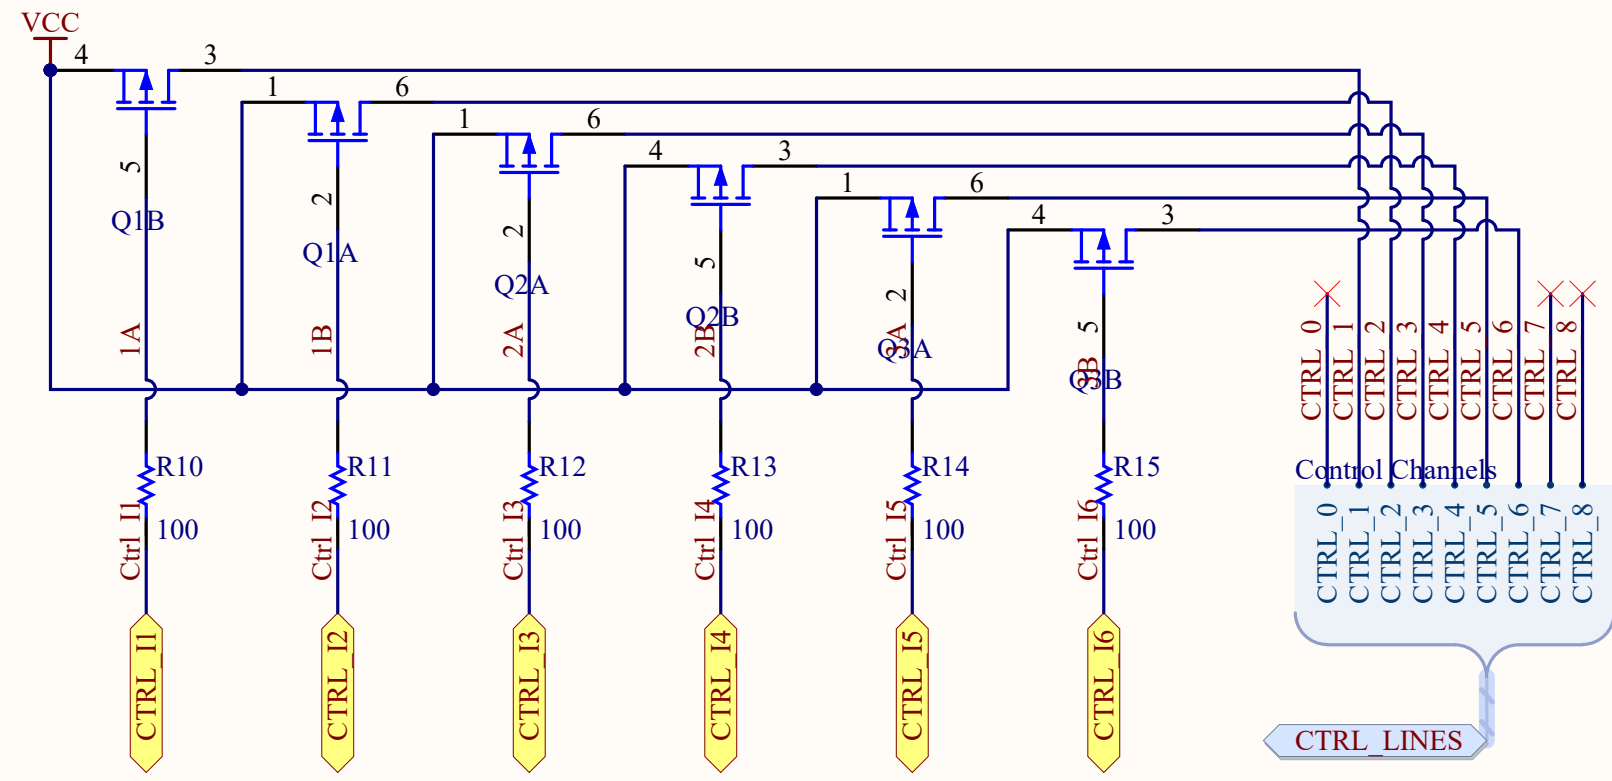

LED_SIGNALS
LED_OUT0
LED_OUT1
LED_OUT2
LED_OUT3
LED_OUT4
LED_OUT5
LED_OUT6
LED_OUT7
LED_OUT8
LED_OUT9
LED_OUT10
LED_OUT11
LED_OUT12
LED_OUT13
LED_OUT14
LED_OUT15

LED_LINES

Control Channels

- CTRL_0
- CTRL_1
- CTRL_2
- CTRL_3
- CTRL_4
- CTRL_5
- CTRL_6
- CTRL_7
- CTRL_8

CTRL_LINES

Parallel Controller

D80 RGB LED 060RGB LED 060RGB LED 060RGB LED 0603
D81 RGB LED 060RGB LED 060RGB LED 060RGB LED 0603
D82 RGB LED 060RGB LED 060RGB LED 060RGB LED 0603
D83 RGB LED 060RGB LED 060RGB LED 060RGB LED 0603
D85 RGB LED 060RGB LED 060RGB LED 060RGB LED 0603
D86 RGB LED 060RGB LED 060RGB LED 060RGB LED 0603
D87 RGB LED 060RGB LED 060RGB LED 060RGB LED 0603
D88 RGB LED 060RGB LED 060RGB LED 060RGB LED 0603

Net Class

LED_OUT0
LED_OUT1
LED_OUT2
LED_OUT3
LED_OUT4
LED_OUT5
LED_OUT6
LED_OUT7
LED_OUT8
LED_OUT9
LED_OUT10
LED_OUT11
LED_OUT12
LED_OUT13
LED_OUT14
LED_OUT15

LED_LINES

CTRL_0
CTRL_1
CTRL_2
CTRL_3
CTRL_4
CTRL_5
CTRL_6
CTRL_7
CTRL_8